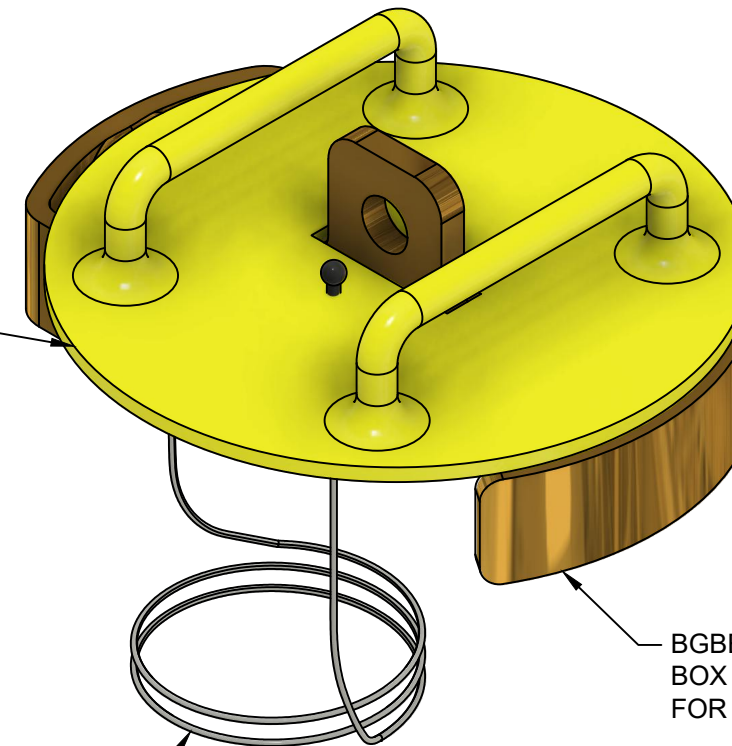

SECTION A-A

BGBPLATE05.50Y
BOX LOCK PLATE 5.50 FOR
4905, 4906, 4907, 4908 IN YELLOW

BGBEXP-06.50
BOX LOCK EXPANDER BAR 5.63 - 6.5
FOR 4905, 4906, 4907, 4908

BGBLANYARD-18
BGB 18 INCH LANYARD

NOTES- ALL EDGES HAVE A 1/16 RADIUS
TOLERANCE $\pm .0625$

REV.	DATE	COMMENT

BINGHAM & TAYLOR
BGBA06.50LY

BOX LOCK EXPANDER BAR 5.63-6.5 PLATE 5.50 WITH LANYARD YELLOW FOR 4905, 4906, 4907, 4908	DRAWN BY: J. BUTCHER 06/22/2021
APPROVED BY:	WEIGHT 2.0 LBS
APPROVED BY:	DATE: